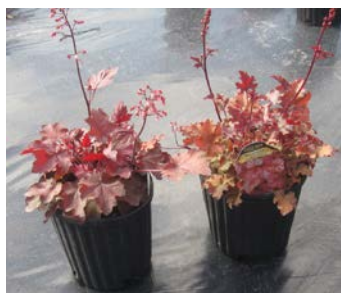

Juniper Blue Star #2

Azalea DVW #3

Gaillardia Goblin #1

Heuchera Lime Ricky #1

Heuchera FireChief #1
Heuchera GA Peach #1

Hypericum calycinum #1

More Grasses and Shrubs

Call us at 1-800-342-7134 to place your order.
Planting and growing with 3 generations of Customer Service.
Check us out on the web www.maynursery.com